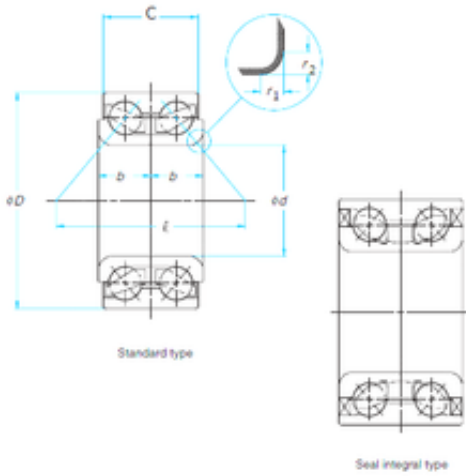

BEARING PRECISION AXLE CORP.

38 mm x 73 mm x 40 mm 38 mm x 73 mm x 40 mm 23048 CC/W33 The Most Novel Spherical Roller Bearing 240*360*92mm

Bearing No. 510015

Size	38x73x40 mm
Bore Diameter	38 mm
Outer Diameter	73 mm
Width	40 mm
d	38 mm
D	73 mm
B	40 mm
C	40 mm

510015 Bearing 2D drawings and 3D CAD models